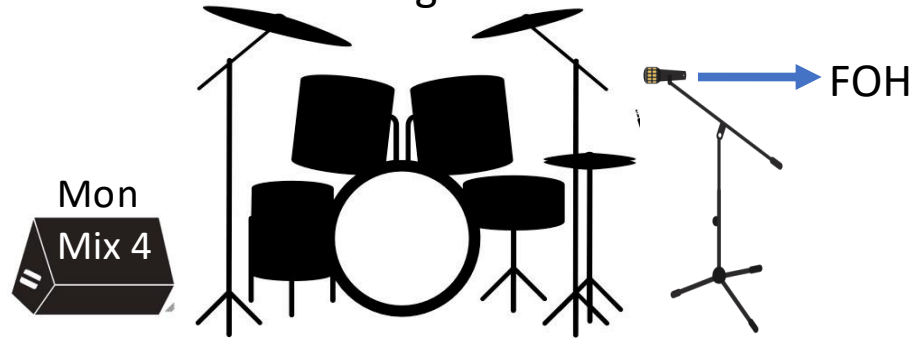

STAGE PLOT & INPUT LIST

Ray: Drums
Backing VOX

Guy: Stage Right
Lead Guitar

Pat: Stage Center
Lead VOX
Rhythm Guitar

Bob: Stage Left
Bass Guitar
Backing VOX

Vox Inputs:

- Lead Vox Fx DI (lead vox)
- Backing Vox Fx DI (bassist)
- Backing Vox Mic (drummer)
- Backing Vox Mic (guitarist)

Instrument Inputs:

- Helix Fx DI Lead Guitar
- Helix Fx DI Rhythm Guitar
- QuadCortex Fx DI Bass

Drum Inputs:

- Drum mics (TBD by venue)