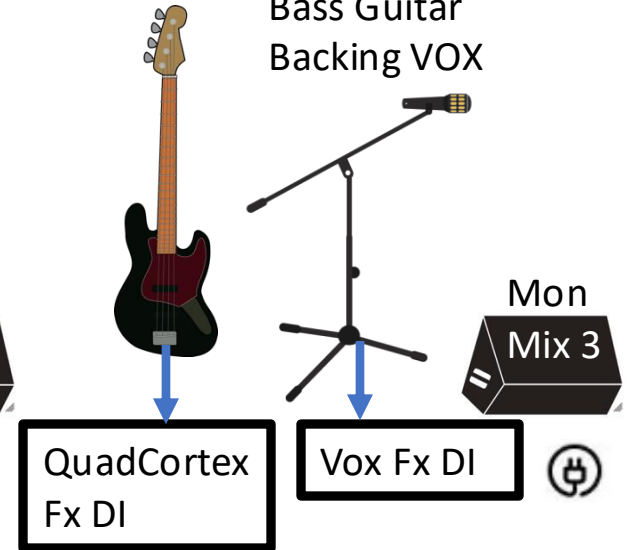

STAGE PLOT & INPUT LIST

Ray: Drums
Backing VOX

Guy: Stage Right
Lead Guitar

Pat: Stage Center
Lead VOX
Rhythm Guitar

Bob: Stage Left
Bass Guitar
Backing VOX

Vox Inputs:

- Lead Vox Fx DI (lead vox)
- Backing Vox Fx DI (bassist)
- Backing Vox Mic (drummer)
- Backing Vox Mic (guitarist)

Instrument Inputs:

- Helix Fx DI Lead Guitar
- Helix Fx DI Rhythm Guitar
- QuadCortex Fx DI Bass

Drum Inputs:

- Drum mics (TBD by venue)