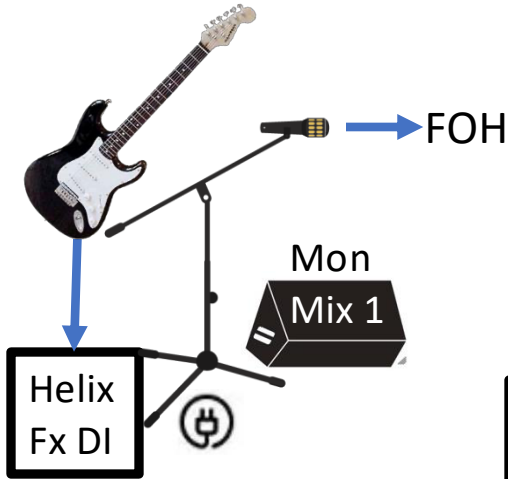

STAGE PLOT & INPUT LIST

Ray: Drums
Backing VOX

Guy: Stage Right
Lead Guitar

Pat: Stage Center
Lead VOX
Rhythm Guitar

Bob: Stage Left
Bass Guitar
Backing VOX

Vox Inputs:

- Lead Vox Fx DI (lead vox)
- Backing Vox Fx DI (bassist)
- Backing Vox Mic (drummer)
- Backing Vox Mic (guitarist)

Instrument Inputs:

- Helix Fx DI Lead Guitar
- Helix Fx DI Rhythm Guitar
- QuadCortex Fx DI Bass

Drum Inputs:

- Drum mics (TBD by venue)