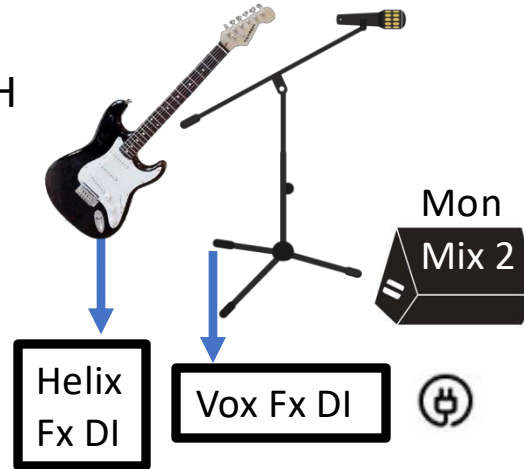

STAGE PLOT & INPUT LIST

Ray: Drums
Backing VOX

Guy: Stage Right
Lead Guitar

Pat: Stage Center
Lead VOX
Rhythm Guitar

Bob: Stage Left
Bass Guitar
Backing VOX

Vox Inputs:

- Lead Vox Fx DI (lead vox)
- Backing Vox Fx DI (bassist)
- Backing Vox Mic (drummer)
- Backing Vox Mic (guitarist)

Instrument Inputs:

- Helix Fx DI Lead Guitar
- Helix Fx DI Rhythm Guitar
- QuadCortex Fx DI Bass

Drum Inputs:

- Drum mics (TBD by venue)